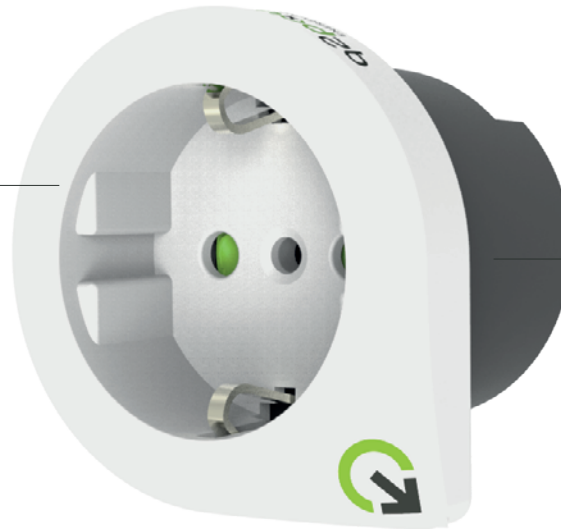

QPLUX EUROPE 3in1

EARTHED TRAVEL ADAPTER

SELECT ► SLIDE ► CONNECT

INPUT
EUROPE (SCHUKO)

2-POLE 3-POLE

OUTPUT
OUTPUT TO SELECT

AUSTRALIA/CHINA

UK

USA

POUCH INCLUDED

FURTHER SPECIFICATIONS

Safety approved (IEC 60884)
Suitable for earthed and unearthed plugs
Replaceable fuse (UK plug)

Input voltage: 100V - 250V
Max. load: 10A
Power rating: 100V - 1600W/250V - 4000W

WEIGHT & DIMENSIONS

Product set: 155 g / max. L 60 W 60 H 80 mm
Packaging: 195 g / L 110 W 66 H 150 mm

PACKAGING UNIT

Master: 20
Dimensions master: L 350 W 325 H 238 mm
1300 pcs per pallet

Made in China

PRODUCT