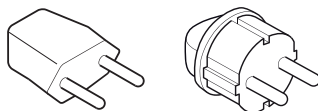

QPLUX EUROPE 3in1

EARTHED TRAVEL ADAPTER

SELECT ► SLIDE ► CONNECT

INPUT
EUROPE (SCHUKO)

2-POLE 3-POLE

OUTPUT
OUTPUT TO SELECT

AUSTRALIA/CHINA

UK

USA

POUCH INCLUDED

FURTHER SPECIFICATIONS

Safety approved (IEC 60884)
Suitable for earthed and unearthed plugs
Replaceable fuse (UK plug)

Input voltage: 100V - 250V
Max. load: 10A
Power rating: 100V - 1600W/250V - 4000W

WEIGHT & DIMENSIONS

Product set: 155 g / max. L 60 W 60 H 80 mm
Packaging: 195 g / L 110 W 66 H 150 mm

PACKAGING UNIT

Master: 20
Dimensions master: L 350 W 325 H 238 mm
1300 pcs per pallet

Made in China

PRODUCT